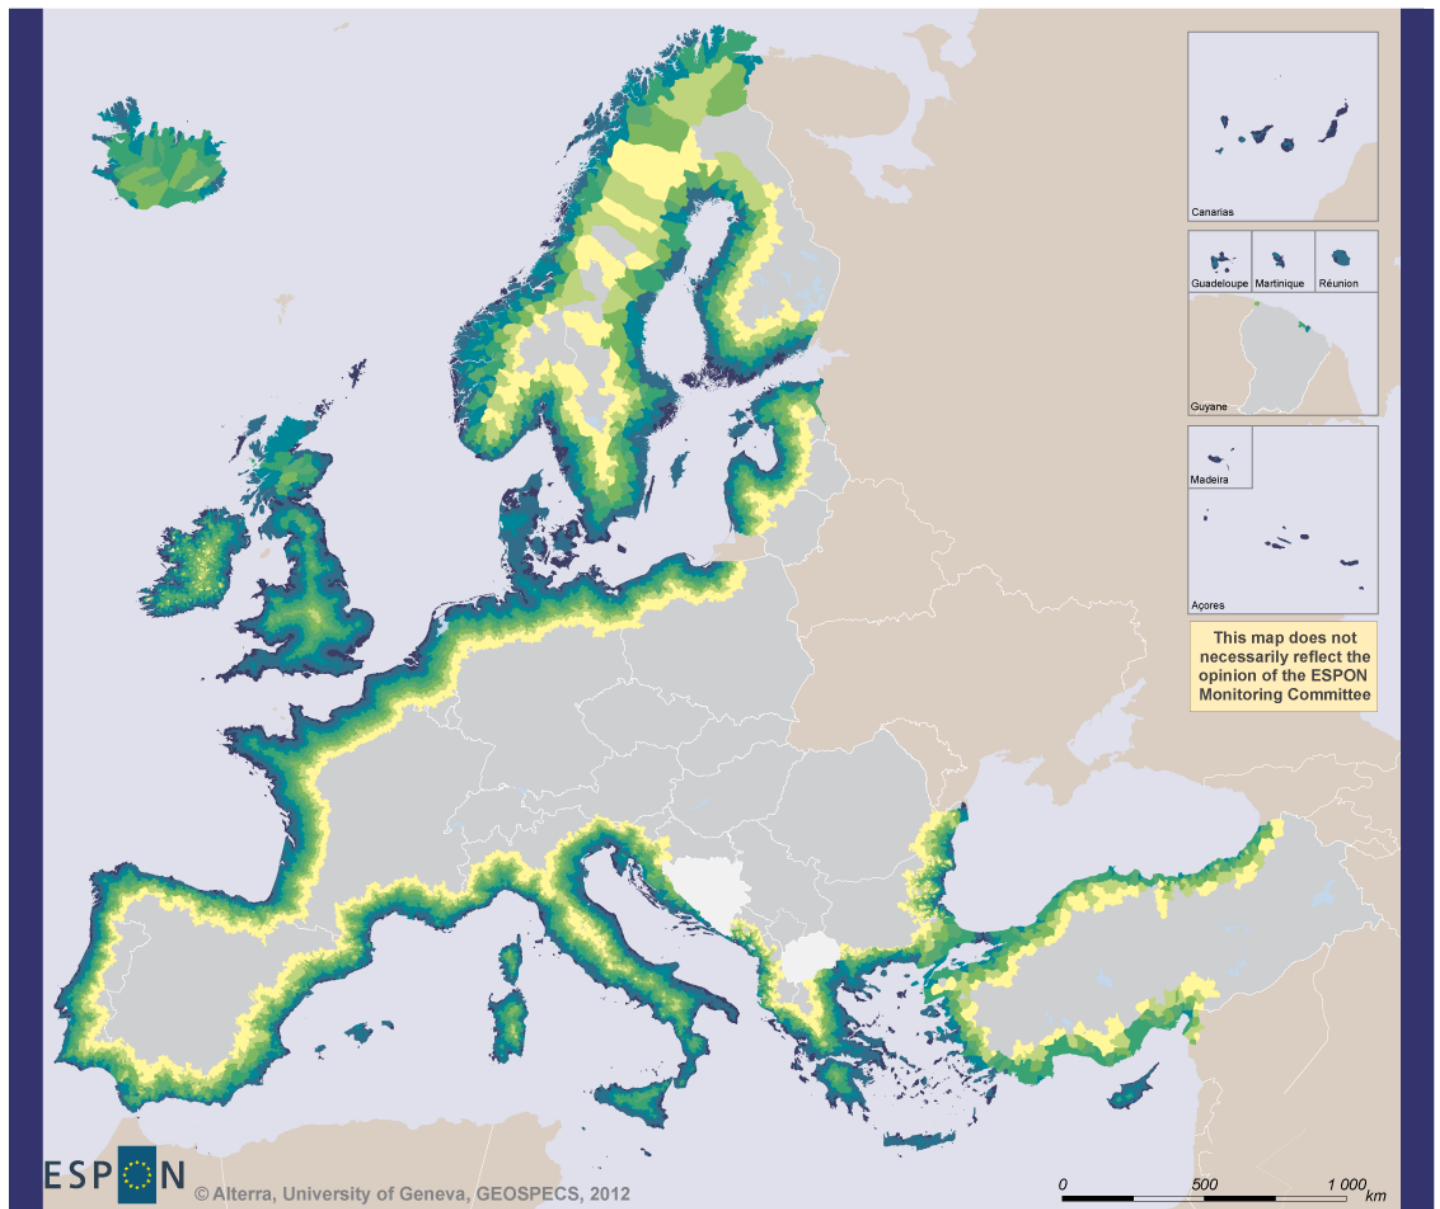

Travel time to the coast

EUROPEAN UNION
Part-financed by the European Regional Development Fund
INVESTING IN YOUR FUTURE

Regional level: LAU2 (except Turkey and Greece: LAU1)
Source: GEOSPECS, 2012
© EuroGeographics Association for administrative boundaries
except Western Balkans and Turkey (national sources)

Average travel time to the coast from LAU2 units*